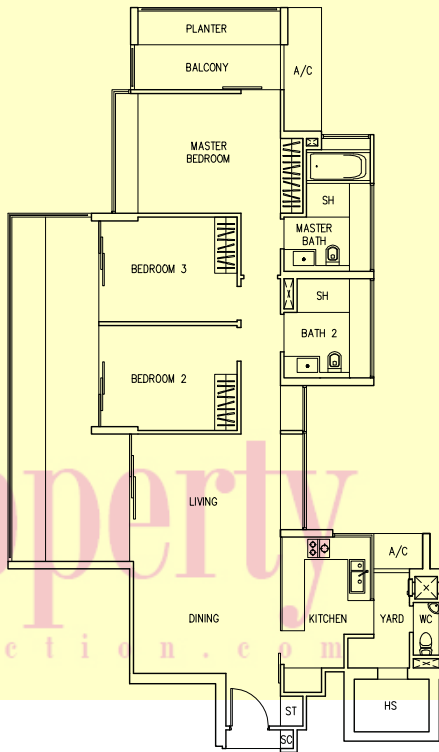

Type C3

3-Bedroom
148 sq m / 1593 sq ft

Block 8

#04-09 to #21-09

The
Property
collection.com

RIDGEWOOD CLOSE

The above plans are subject to change as may be approved by the relevant authority.
Areas are approximate measurements and subject to final survey. Plans are not to scale.