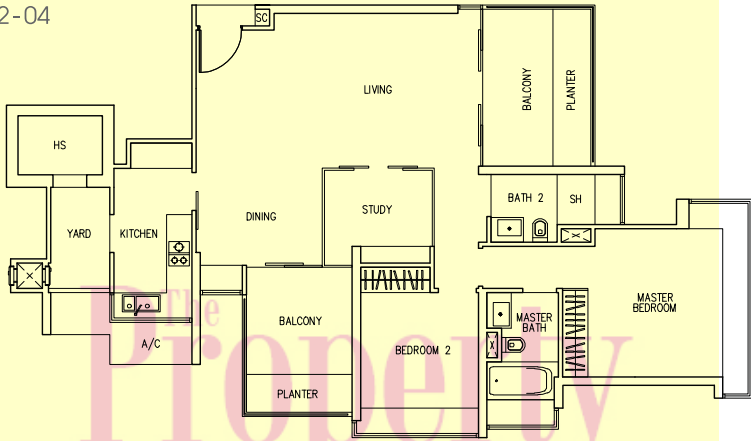

# Type B1

2+1 Bedroom  
125 sq m / 1346 sq ft

## Block 2

#03-04 to #22-04

Property  
collection.com

The above plans are subject to change as may be approved by the relevant authority.  
Areas are approximate measurements and subject to final survey. Plans are not to scale.