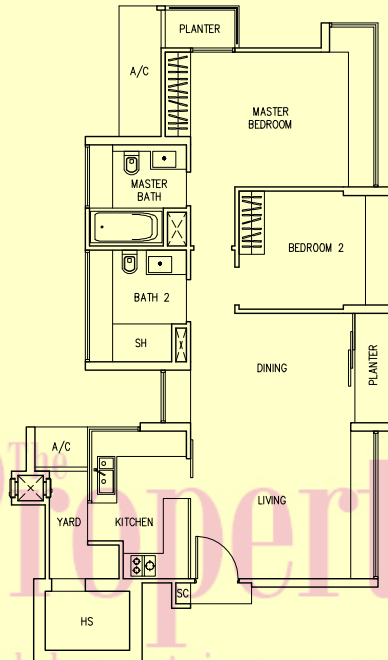

Type A1

2-Bedroom
97 sq m / 1044 sq ft

Block 8

#04-10 to #21-10

Property
collection.com

RIDGEWOOD CLOSE

The above plans are subject to change as may be approved by the relevant authority.
Areas are approximate measurements and subject to final survey. Plans are not to scale.